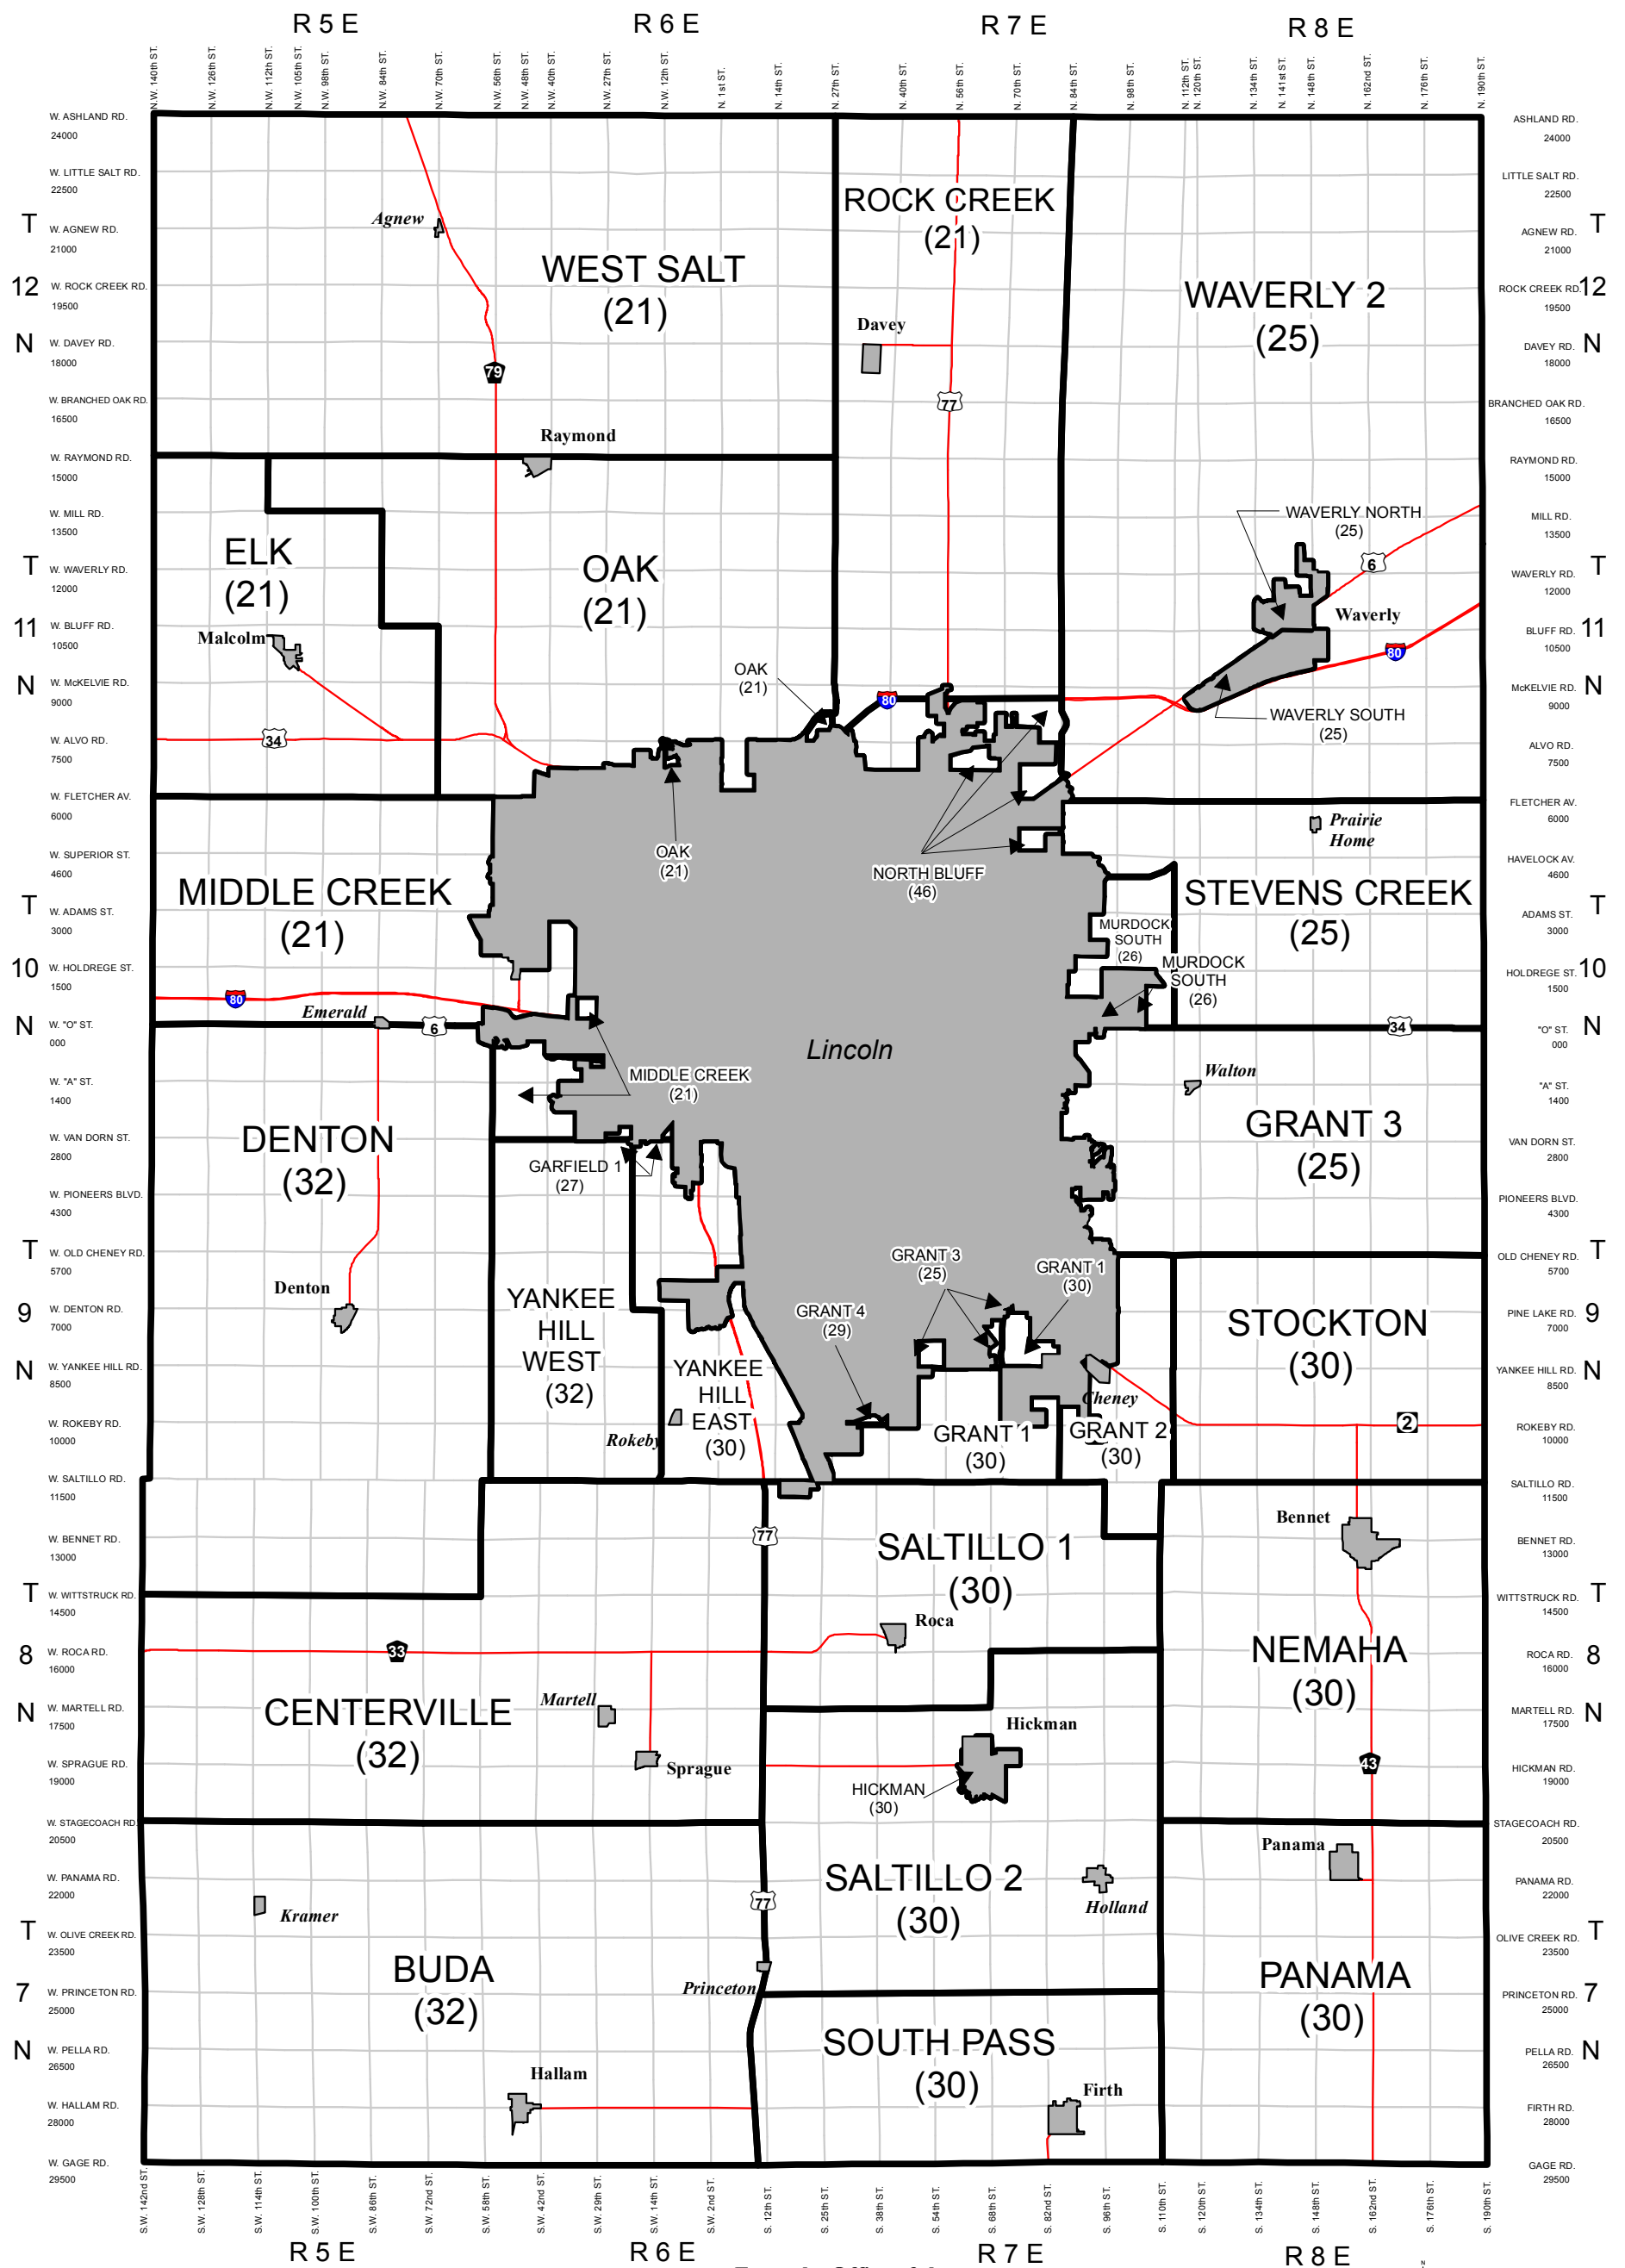

Lancaster County, Nebraska Rural Voting Precincts

From the Office of the
Election Commissioner
January 2018