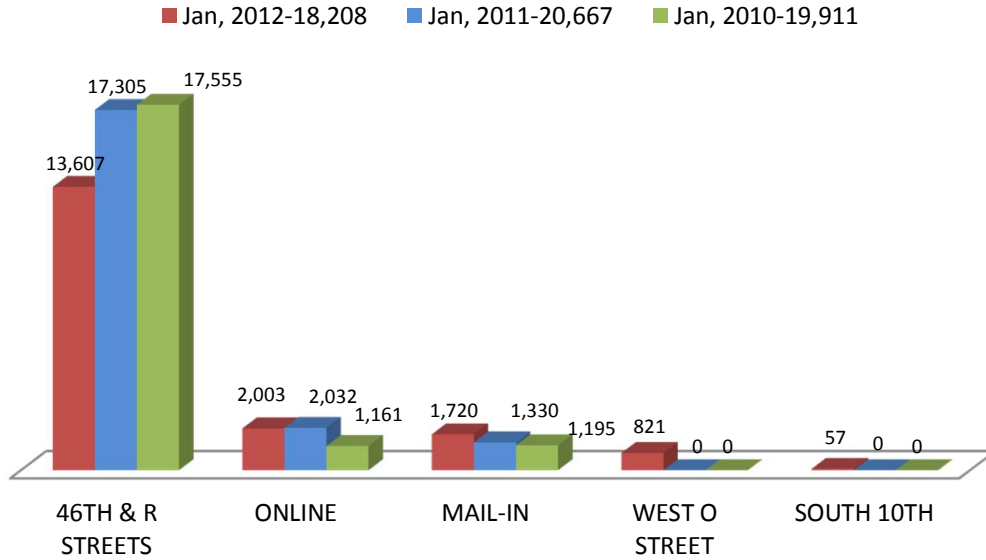

## VEHICLE REGISTRATIONS ISSUED JANUARY, 2010, 2011, 2012

This graph compares the number of registrations processed for the same period over three years at each of our three locations, as well as registrations renewed through [www.clickdmv.gov](http://www.clickdmv.gov) and those received in the mail. The renewal process was added to our West O facility in July, 2011 and at our Tax office in January, 2012 to provide greater service to the taxpayers.