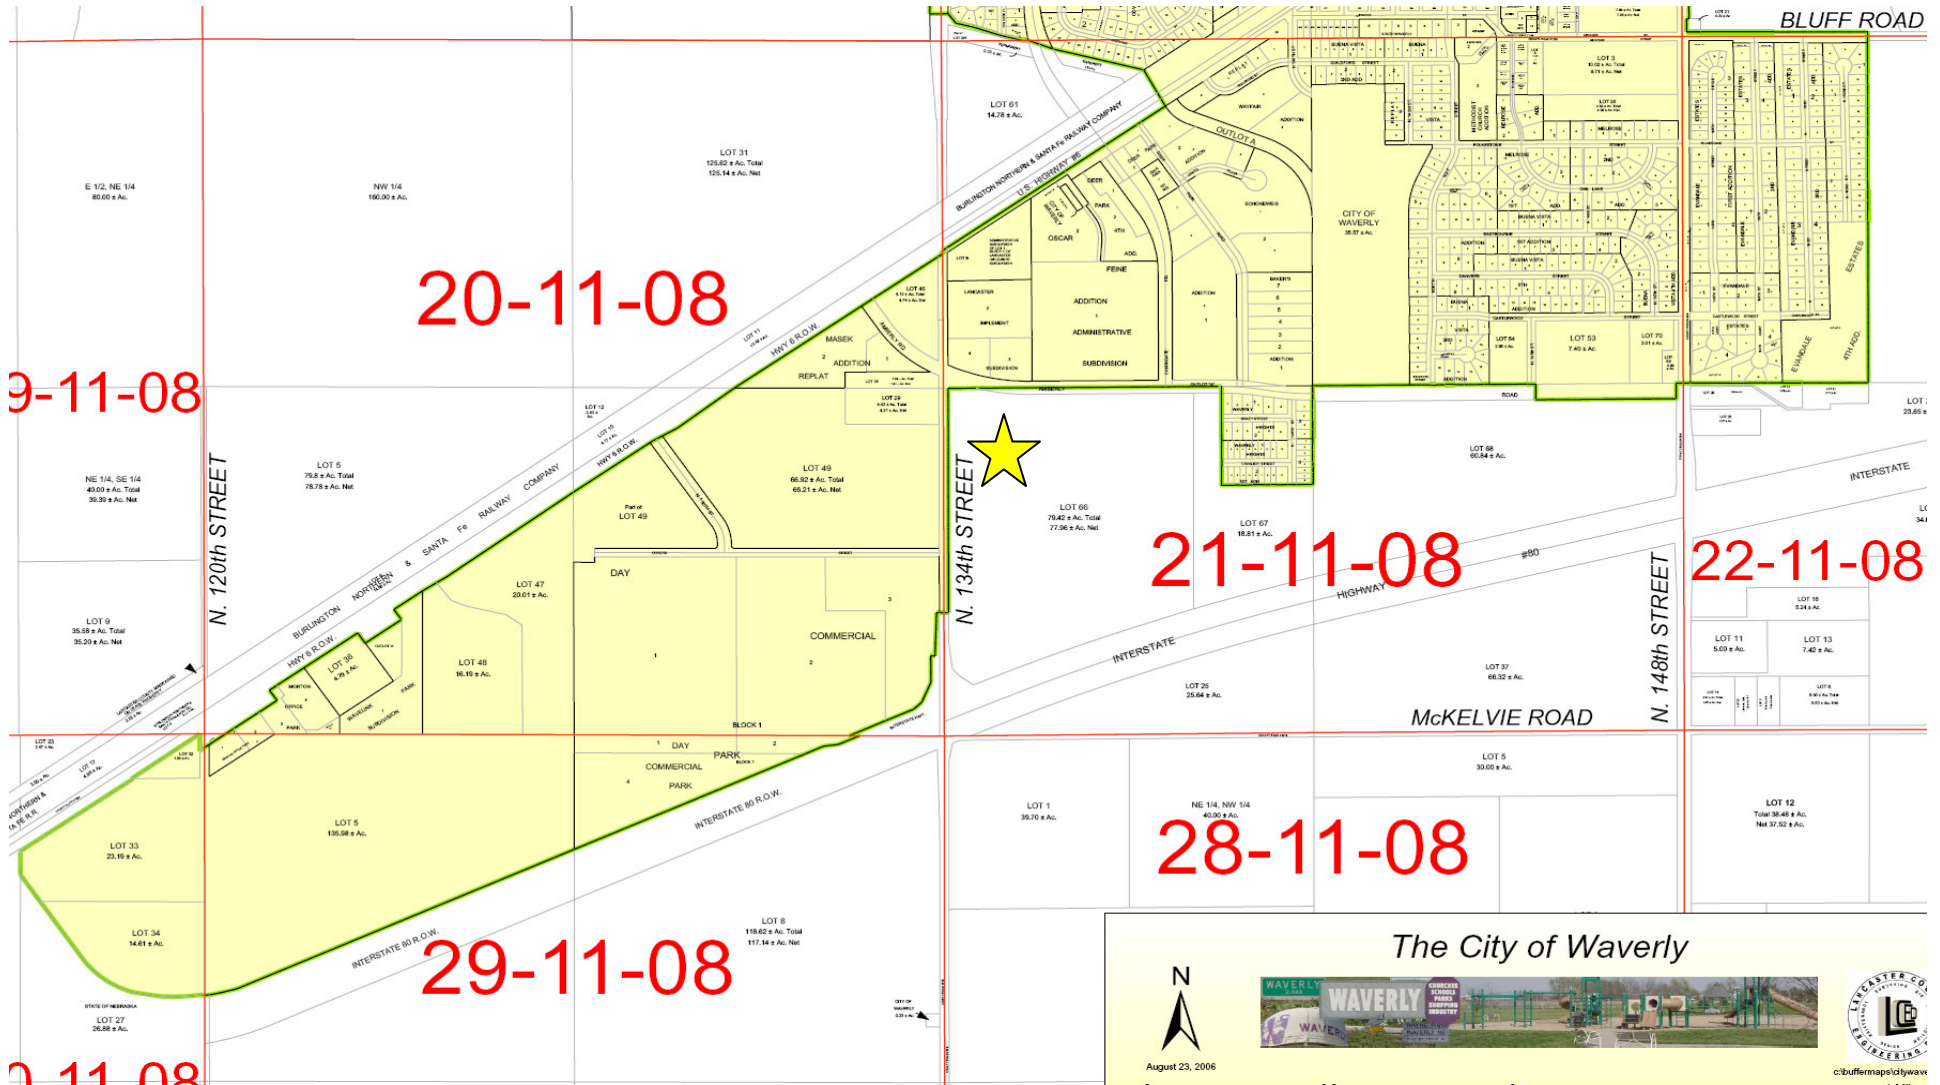

PRECINCT WAVERLY 2

POLLING PLACE:

Waverly High School
 13401 Amberly Road
 (NW Choral Room)

PRECINCT WAVERLY 2

Polling Place:
 Waverly High School
 13401 Amberly Road
 (NW Choral Room)