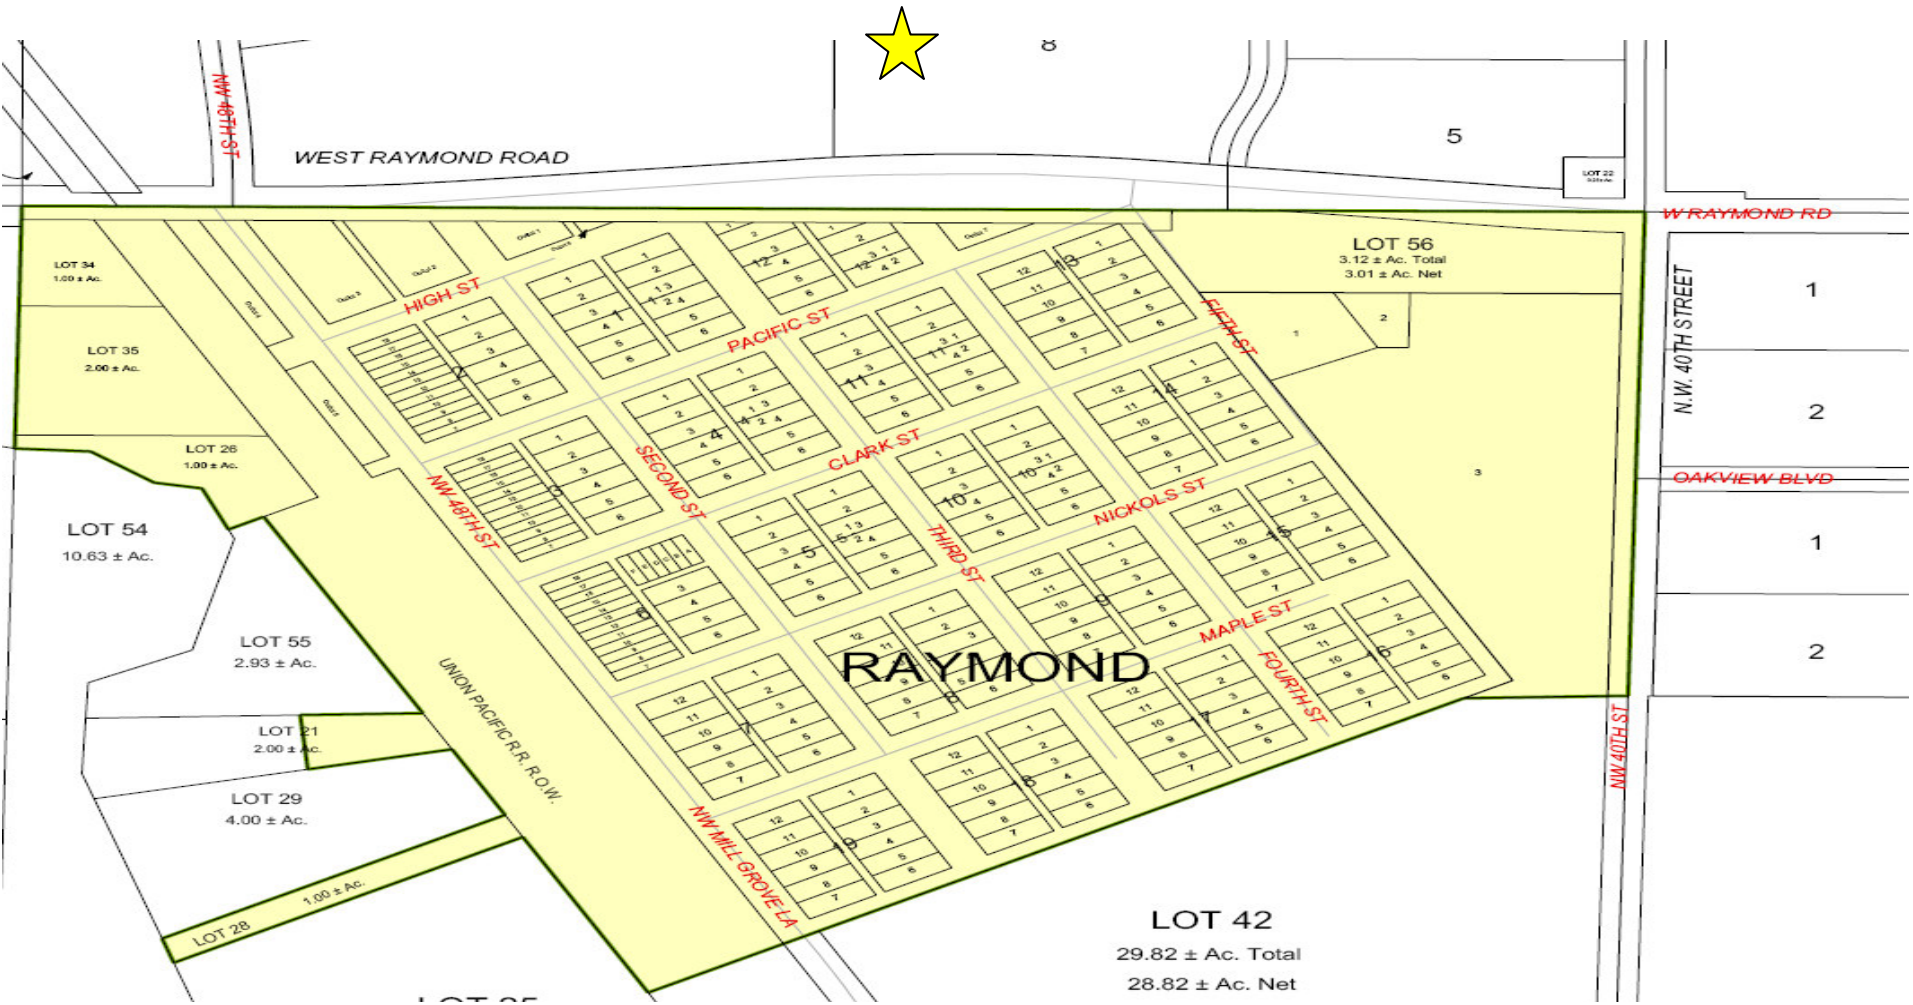

PRECINCT OAK

POLLING PLACE:

Raymond Rural Fire District
 4210 West Raymond Road
 Raymond
 (South of Water Tower)

PRECINCT OAK

POLLING PLACE:

Raymond Rural Fire District
 4210 West Raymond Road
 Raymond (South of Water Tower)