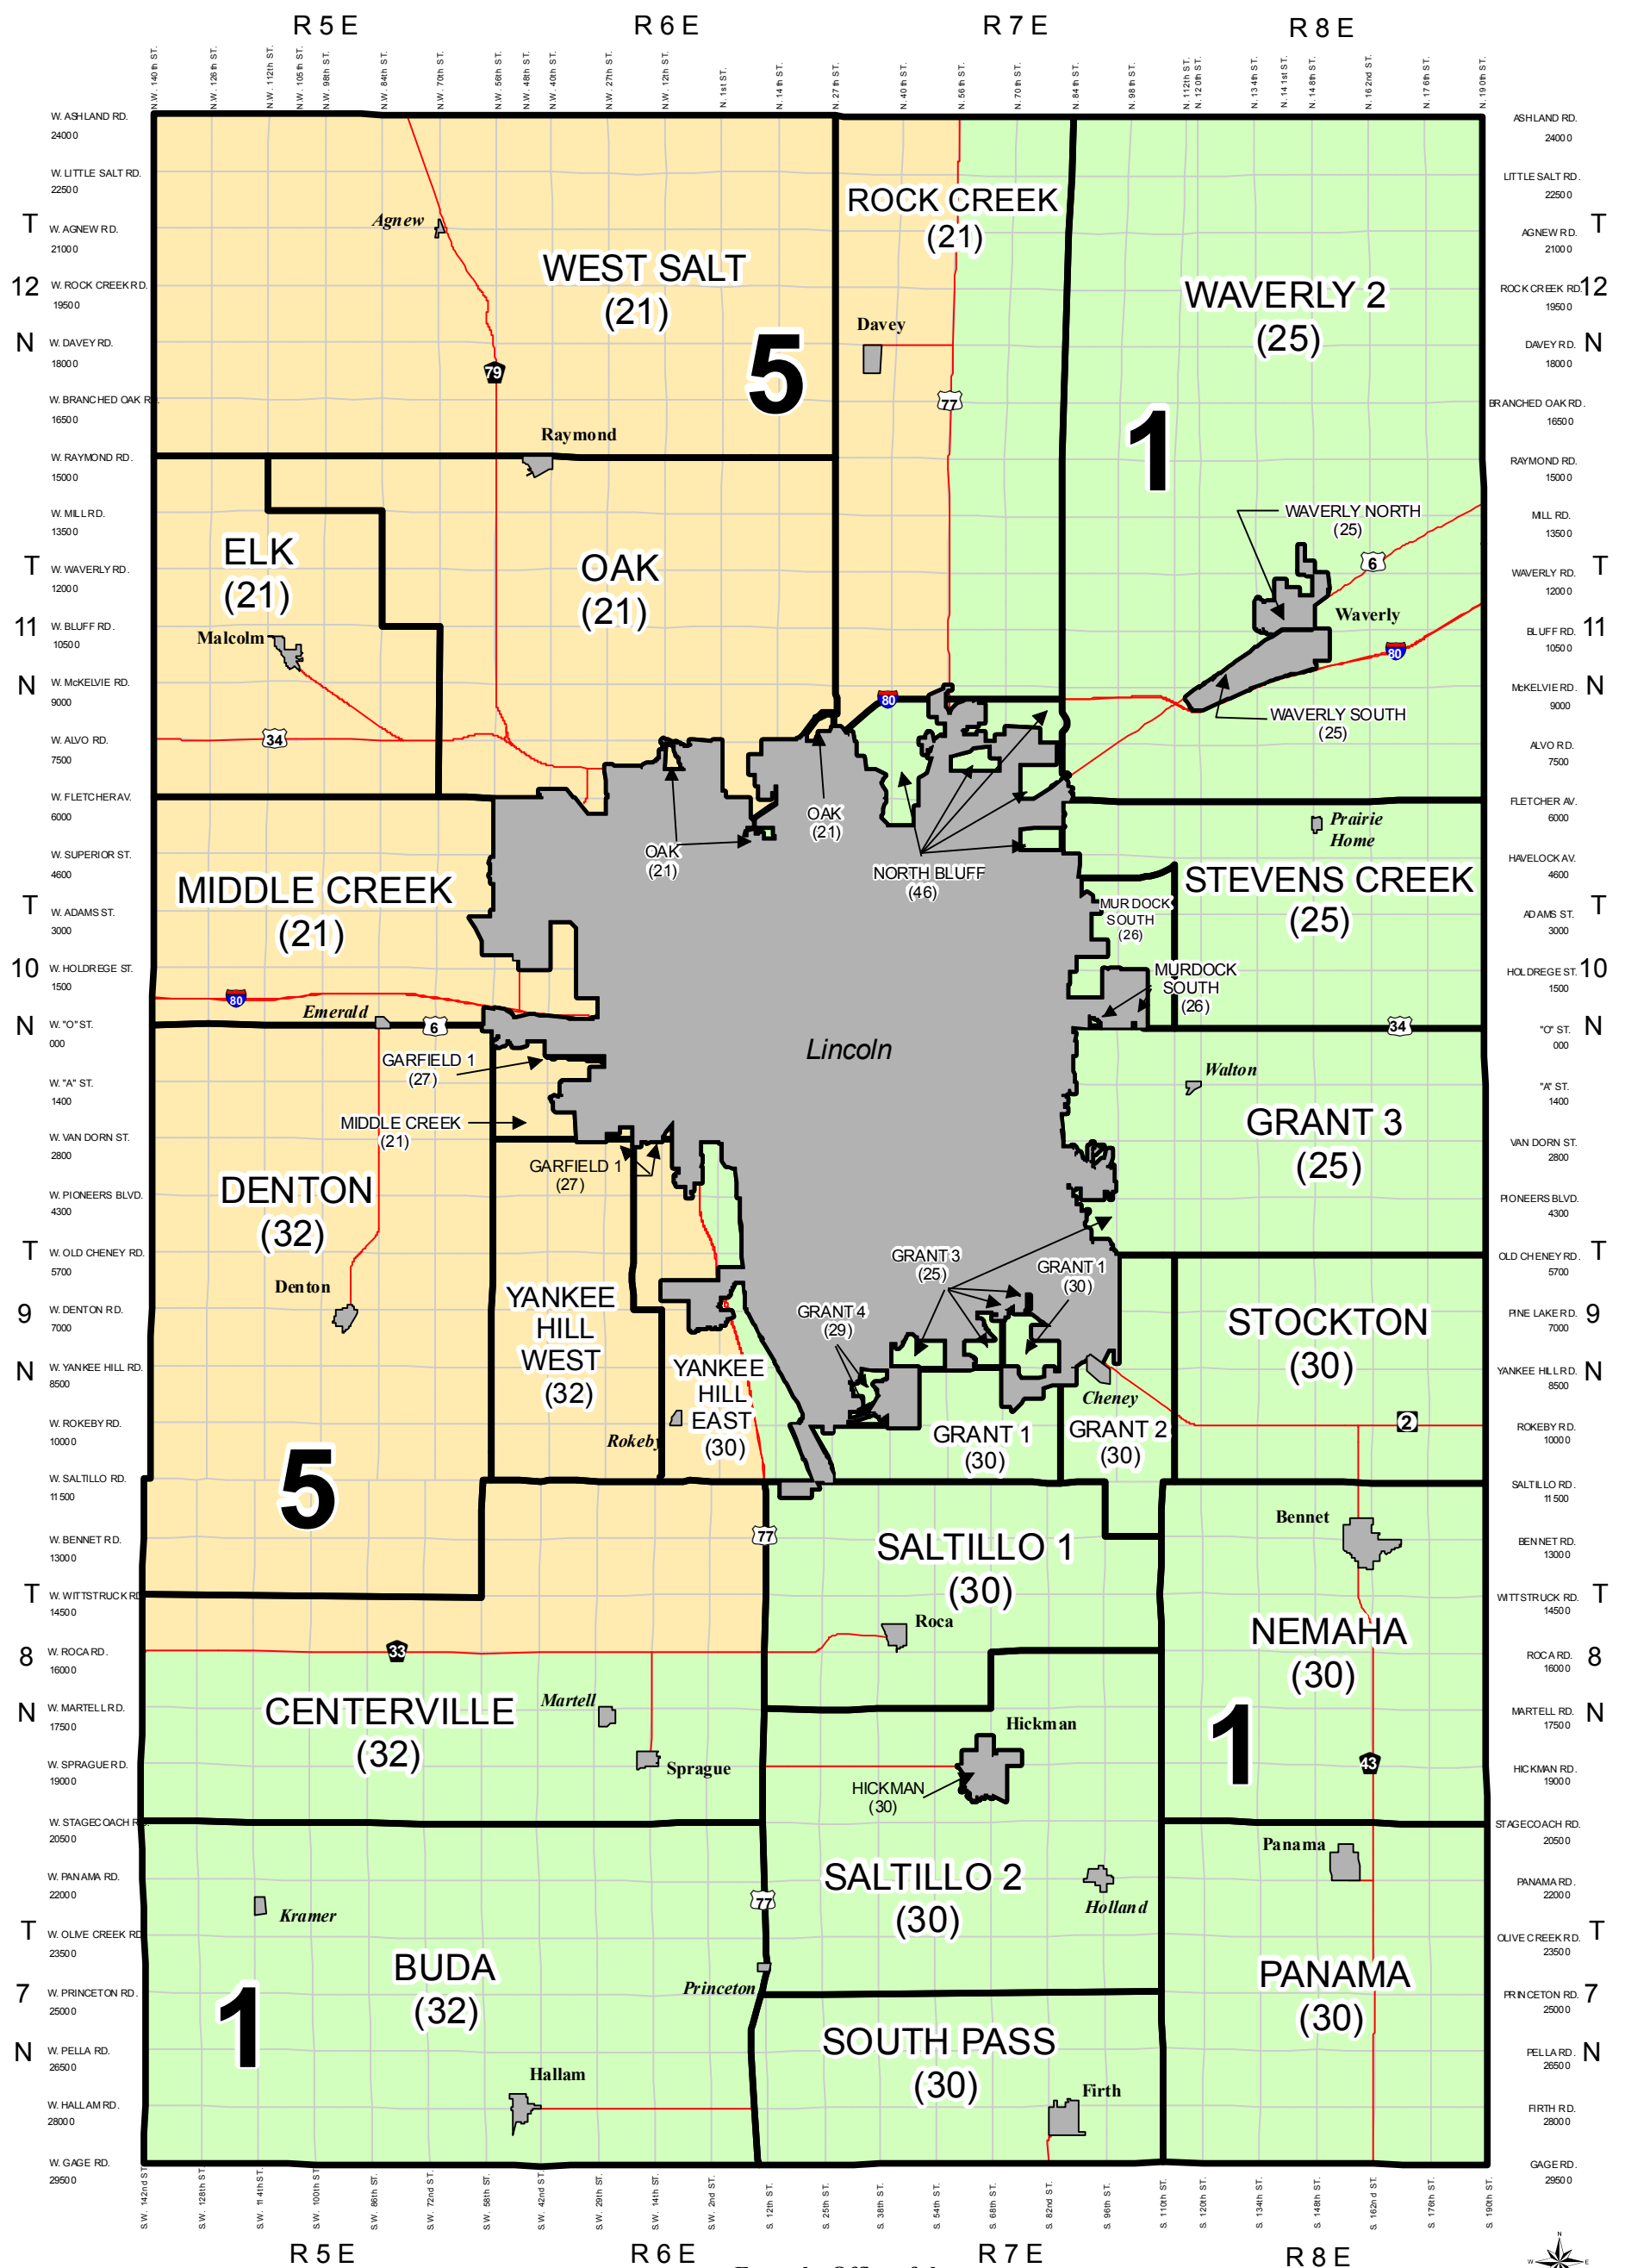

Rural Voting Precincts with Board of Regents/State Board of Education

Lancaster County, Nebraska

Incorporated/Unincorporated Villages

From the Office of the
Election Commissioner
October 2011