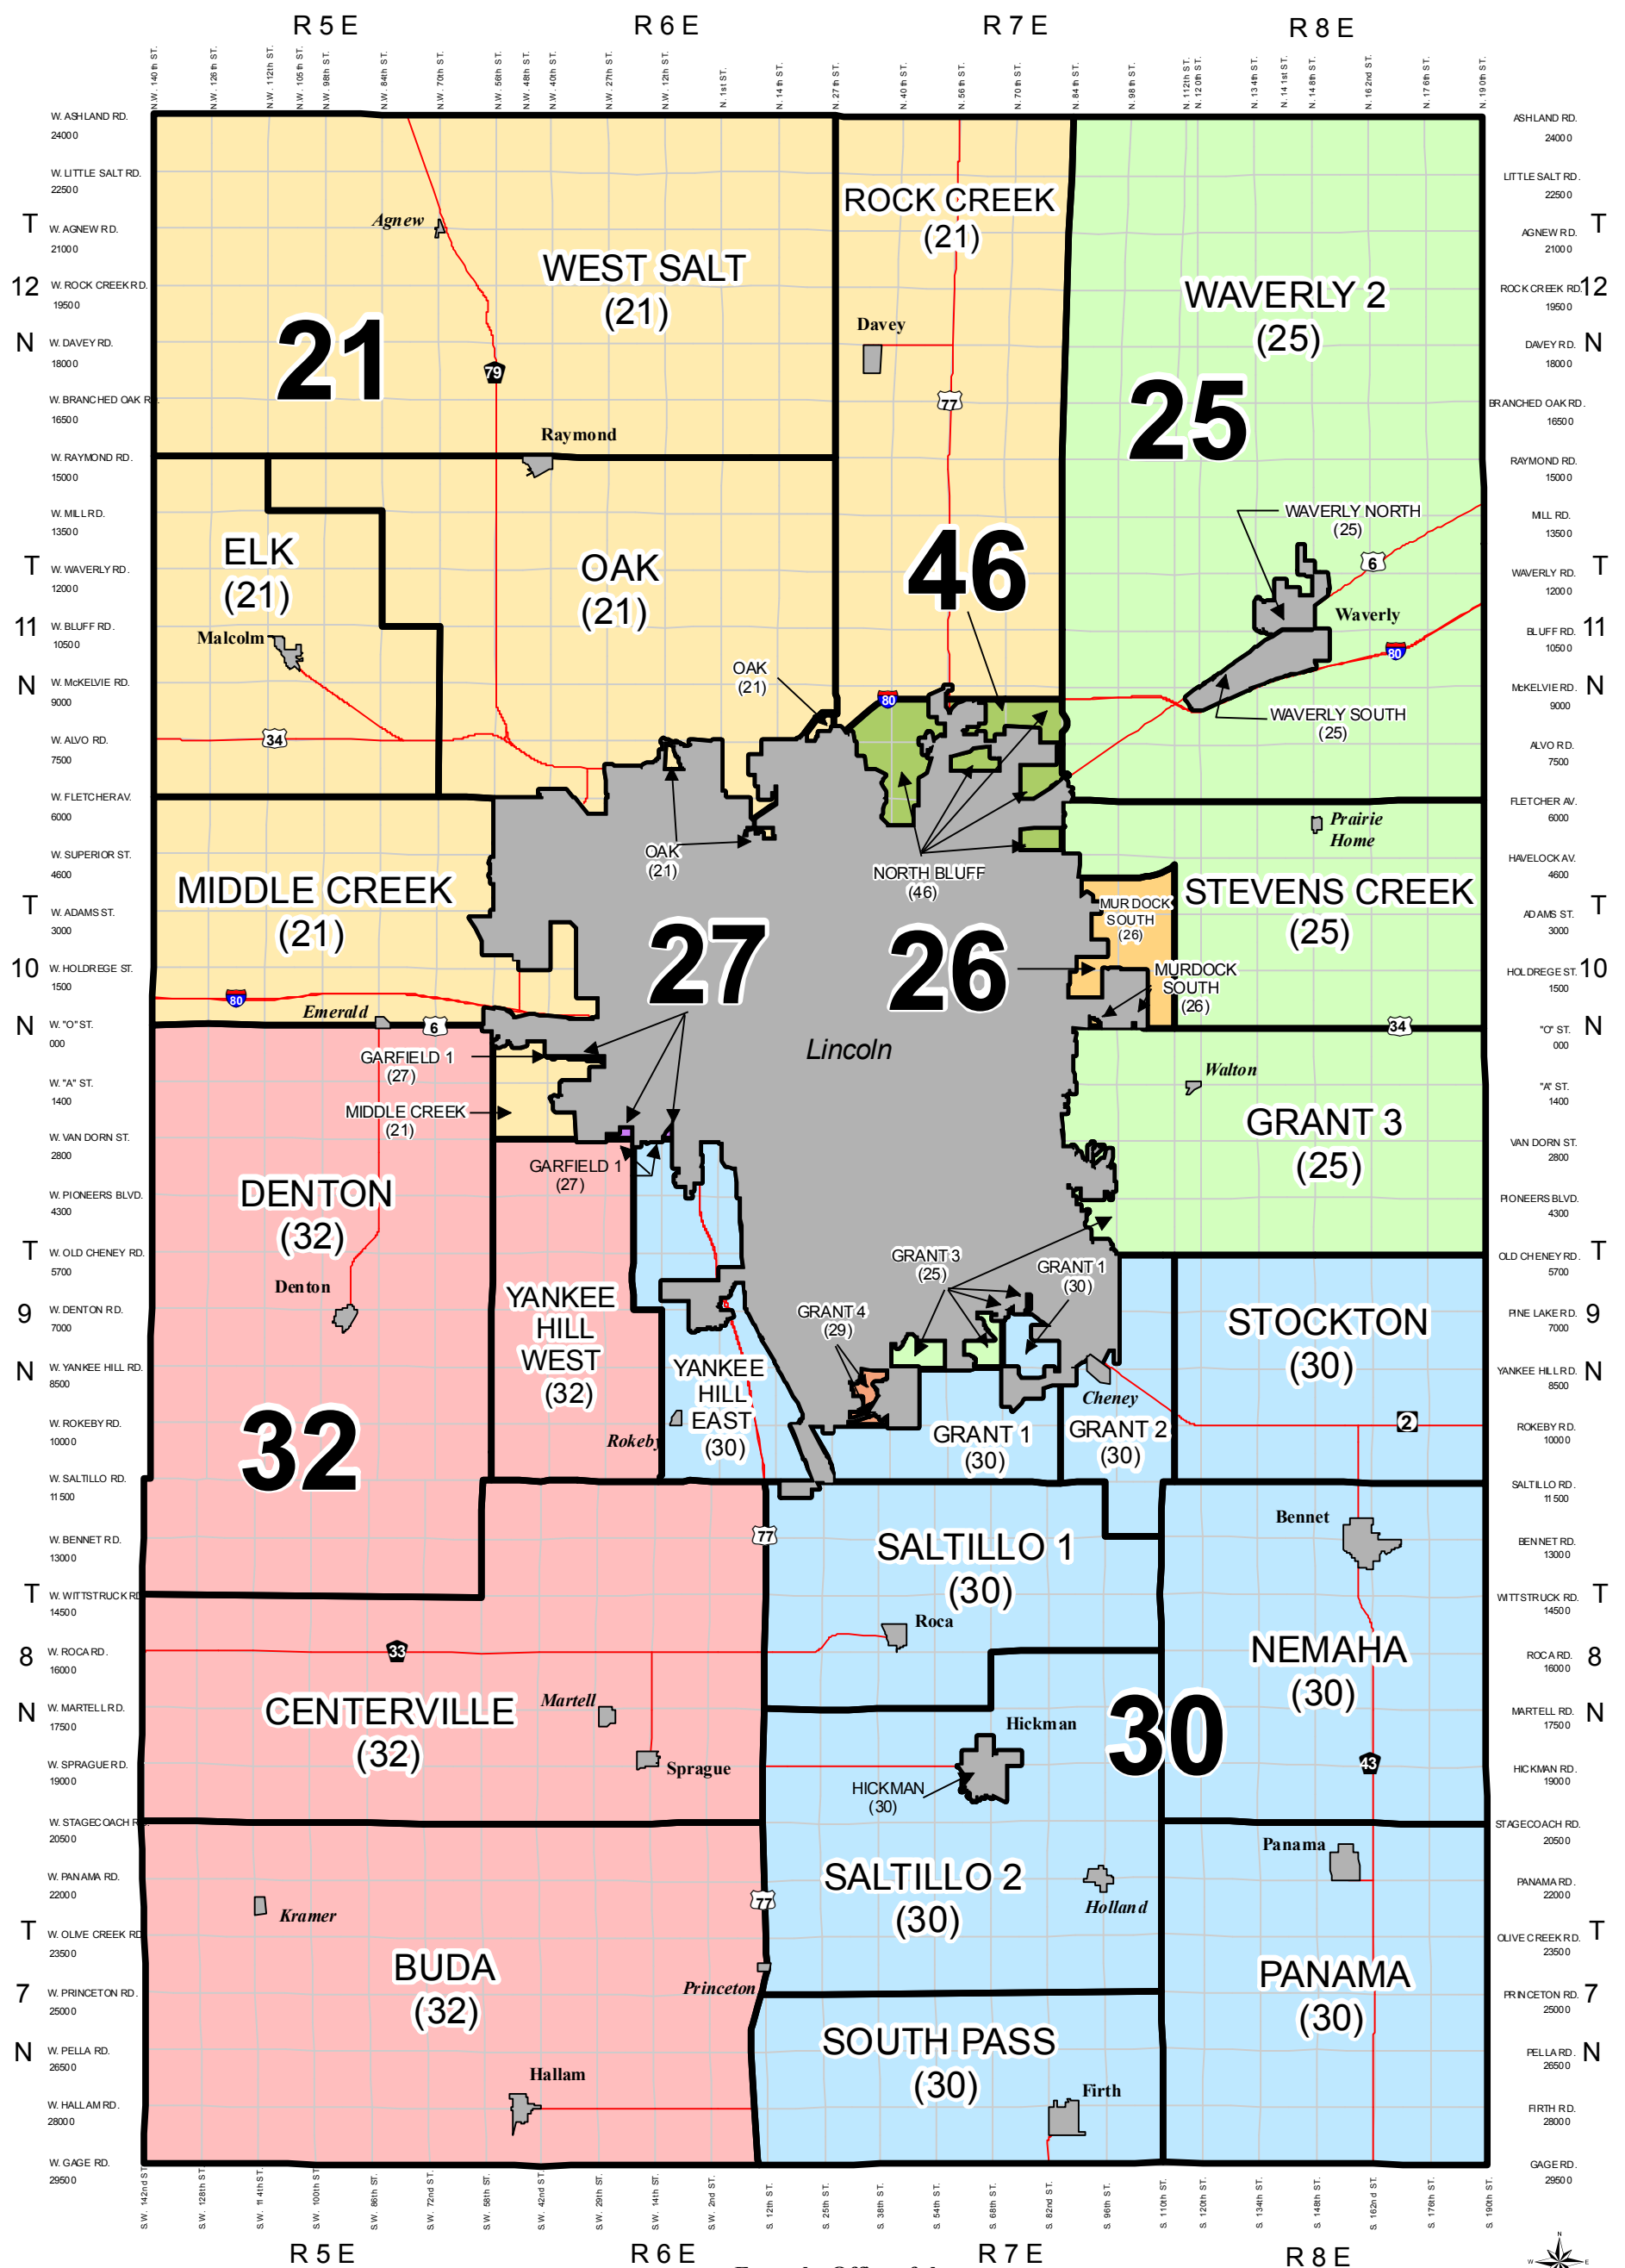

# Rural Voting Precincts with Legislative Districts

## Lancaster County, Nebraska

From the Office of the  
Election Commissioner  
October 2011