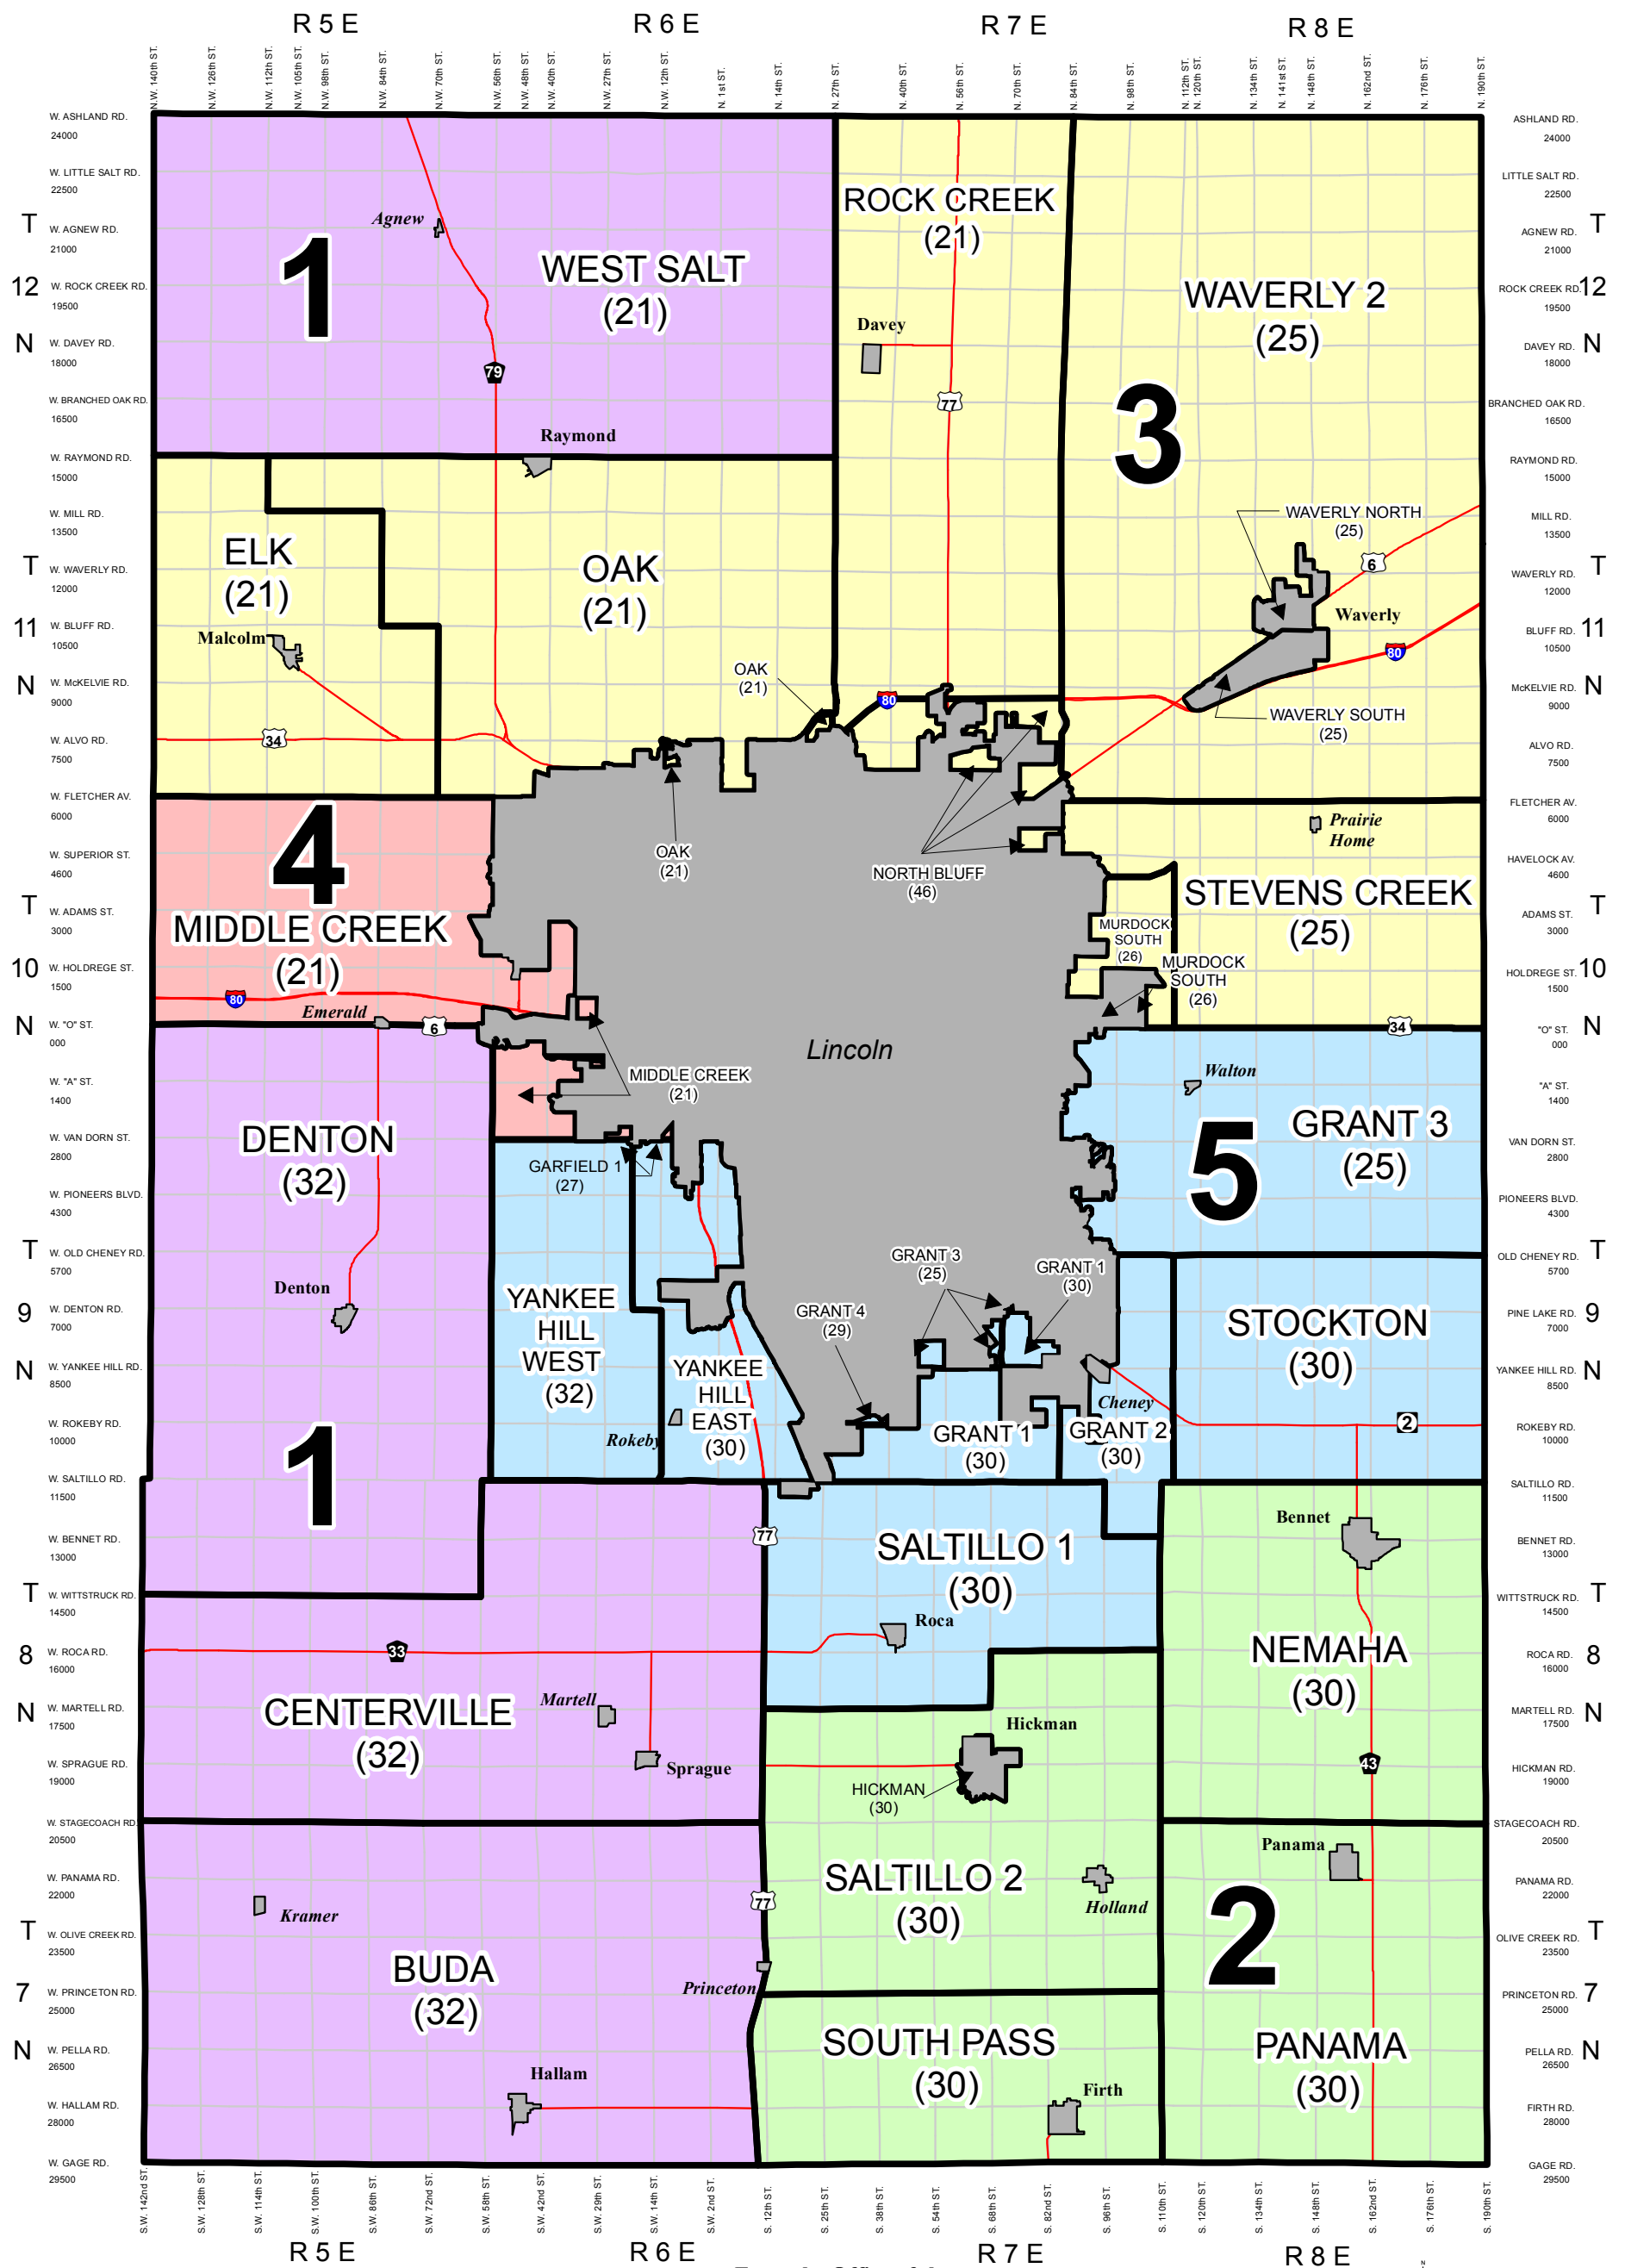

Rural Voting Precincts with Southeast Community College Districts Lancaster County, Nebraska

From the Office of the
Election Commissioner
January 2018