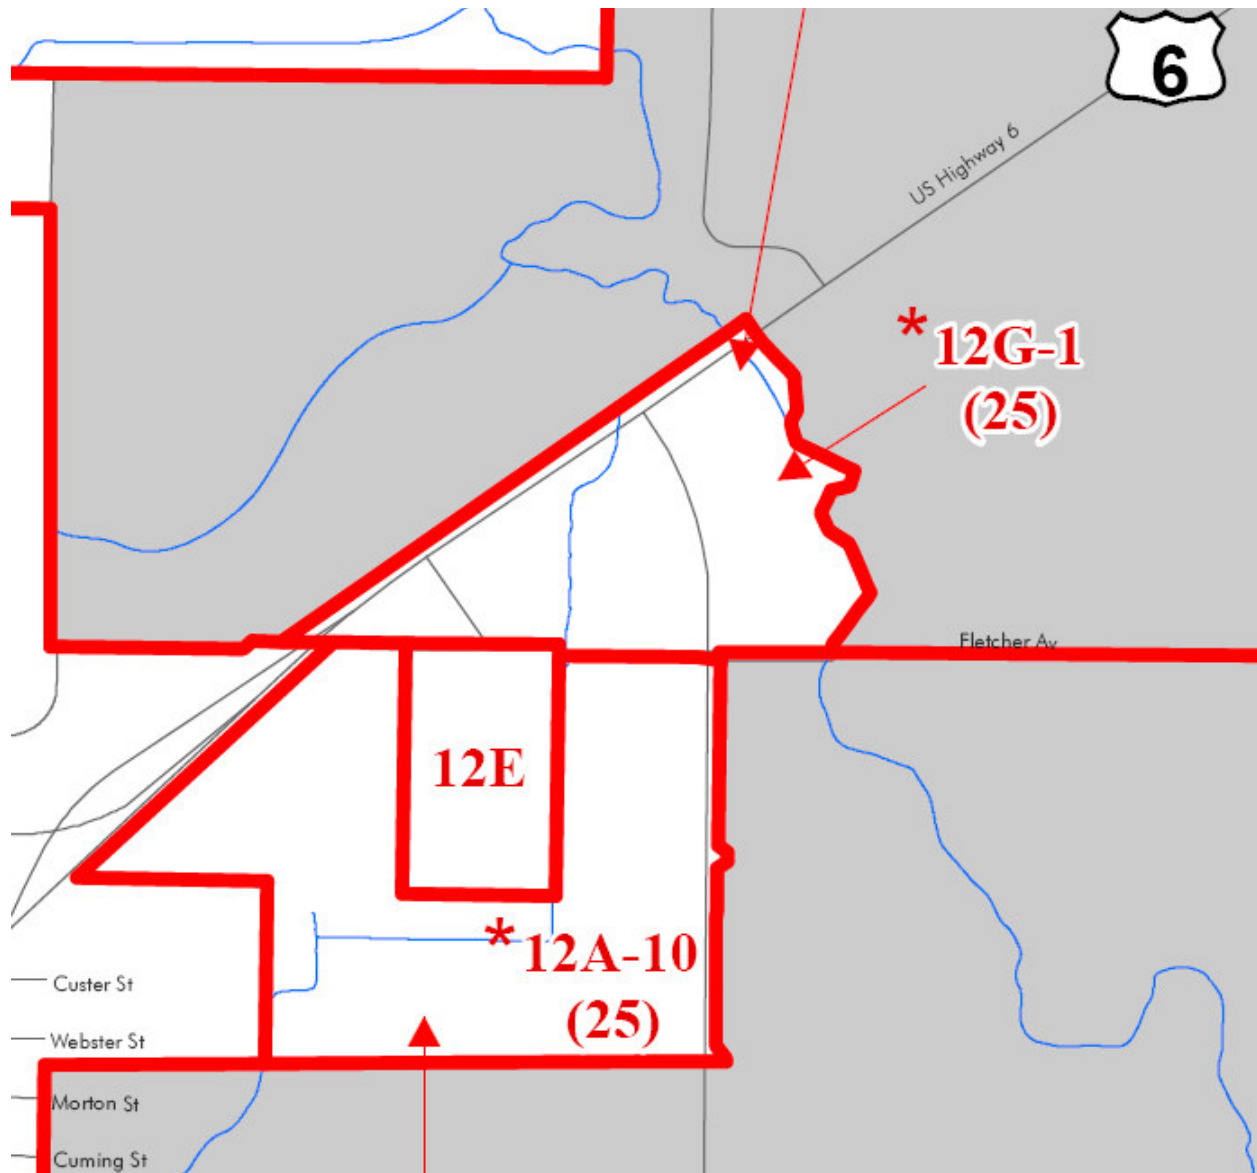

**PRECINCT 12A-10 (12A-8,12A-9)**

POLLING PLACE: Capitol City Christian Church  
 7800 Holdrege Street

**PRECINCT 12A-10 (12A-8,12A-9)**

POLLING PLACE: Capitol City Christian Church  
7800 Holdrege Street