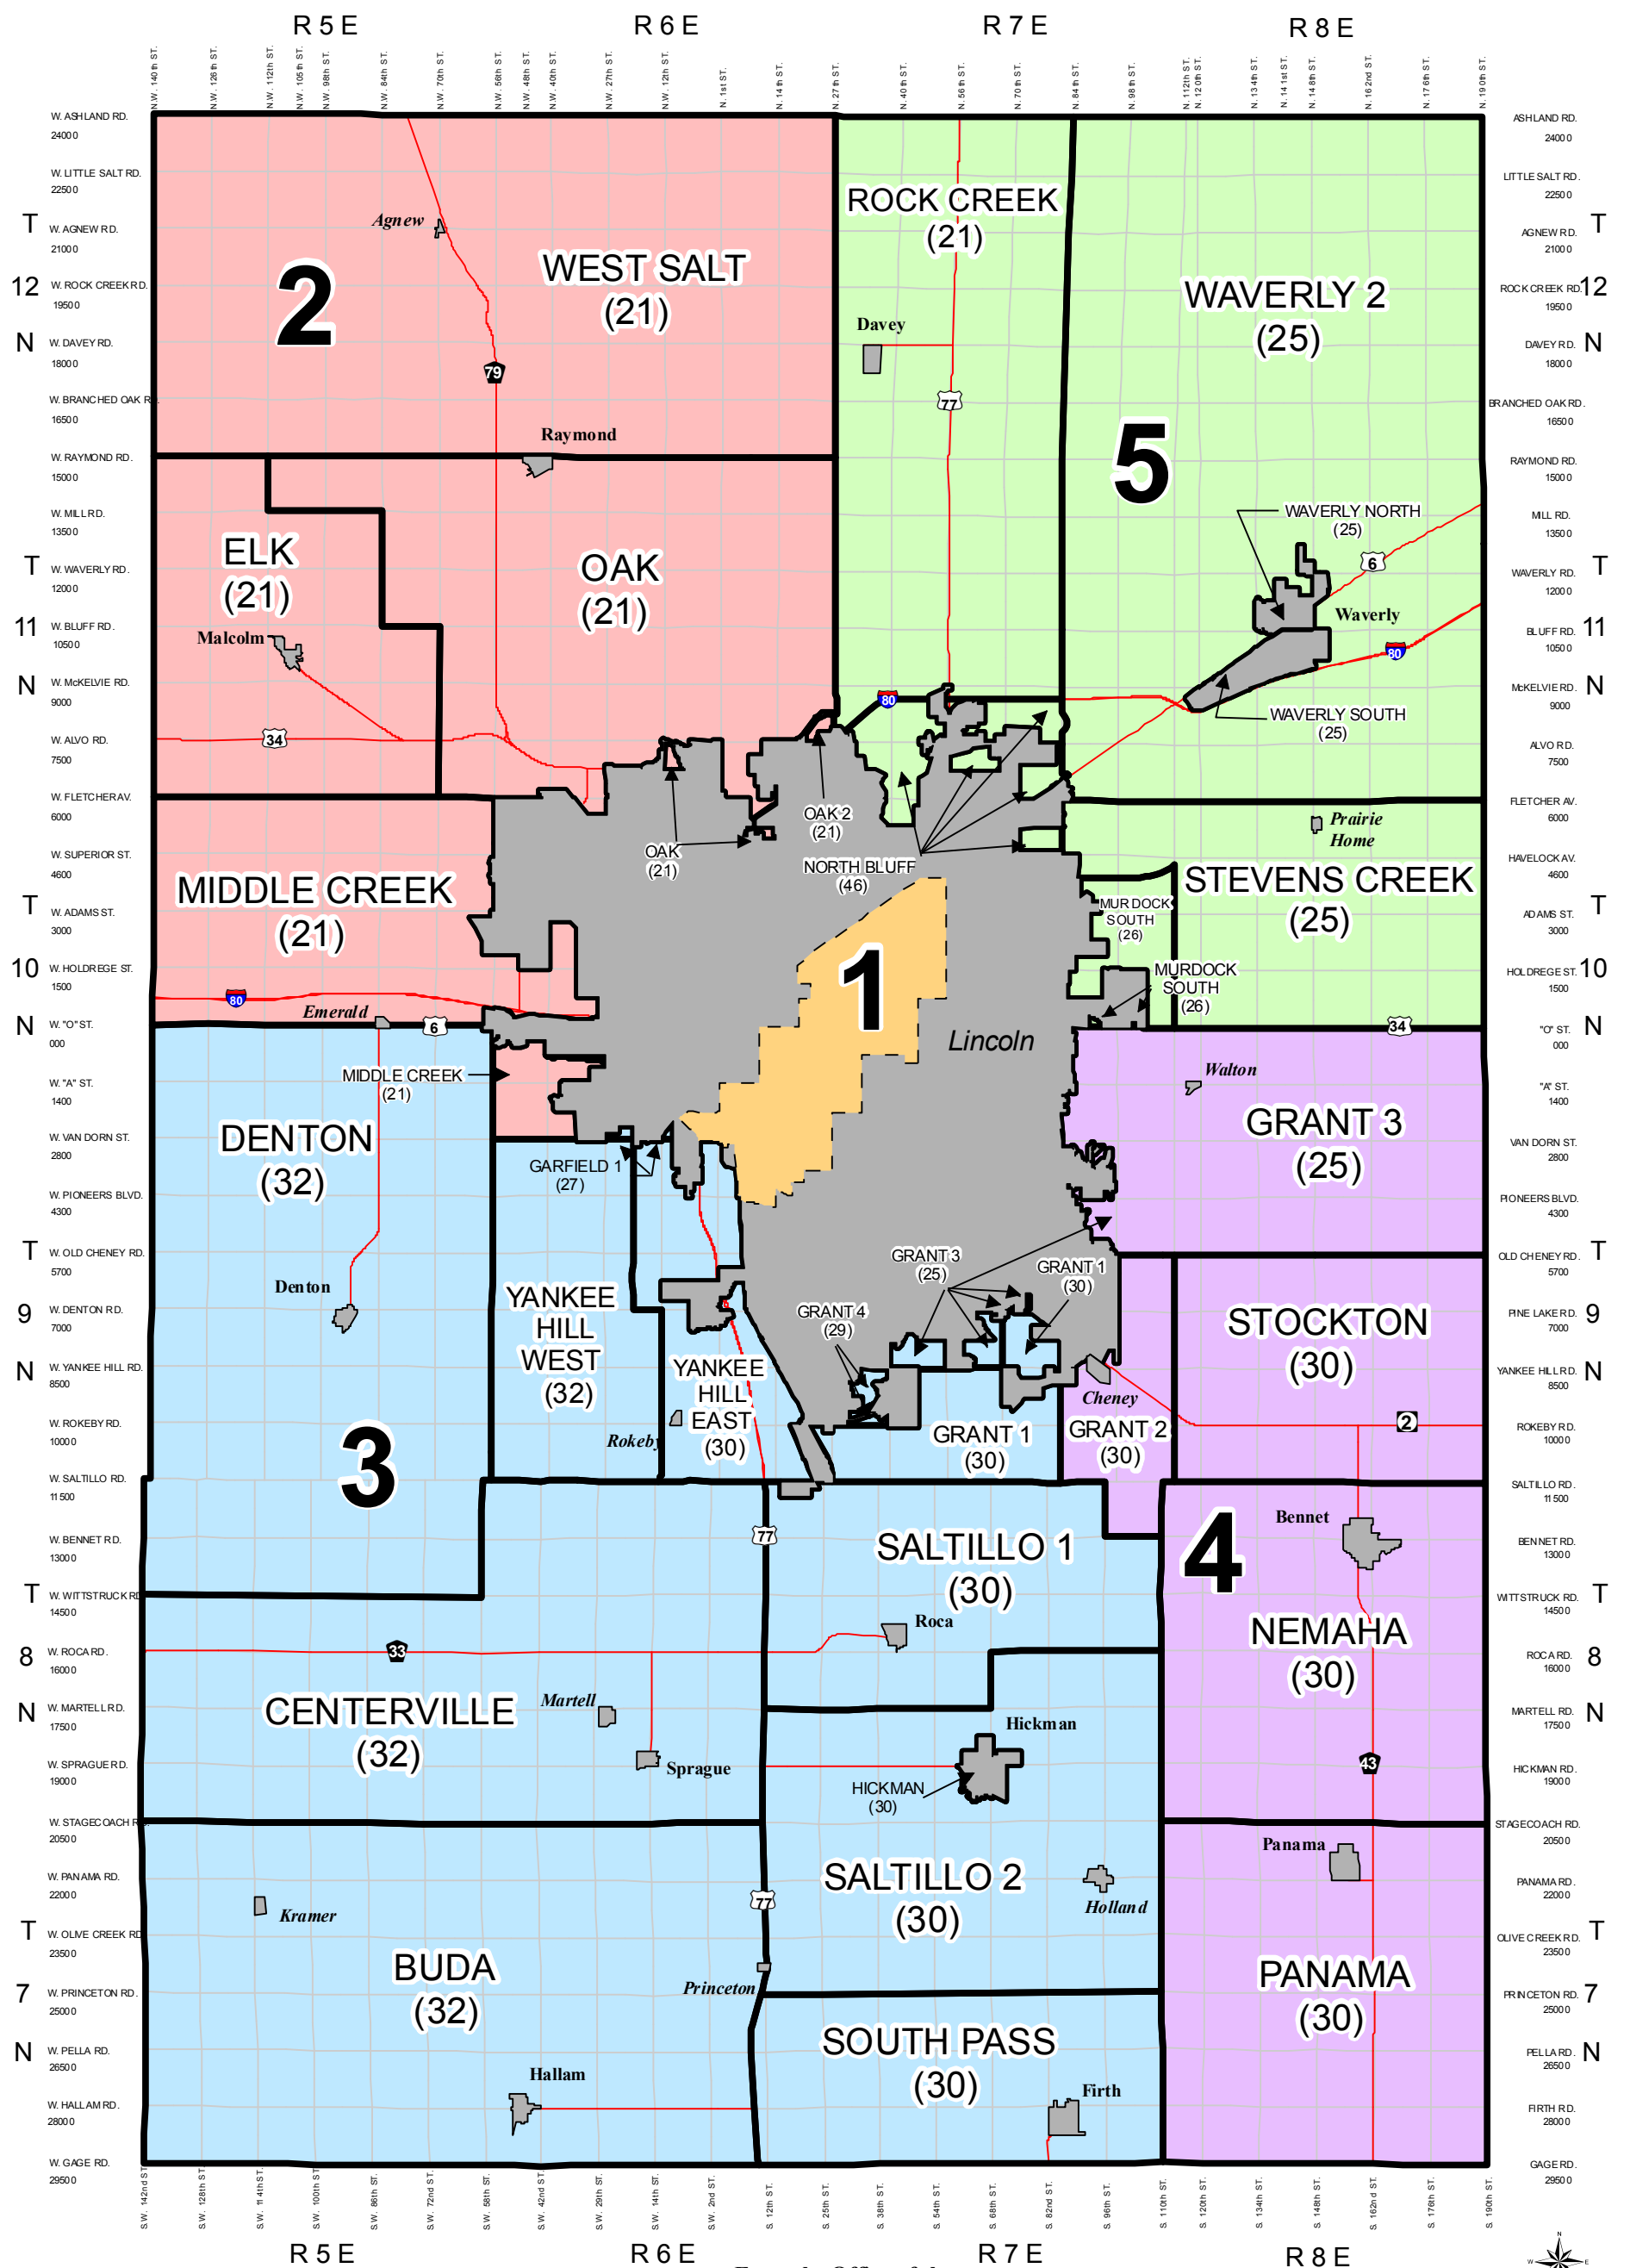

Rural Voting Precincts with County Commissioner Districts

Lancaster County, Nebraska

■ Incorporated/Unincorporated Villages

From the Office of the
Election Commissioner
October 2011